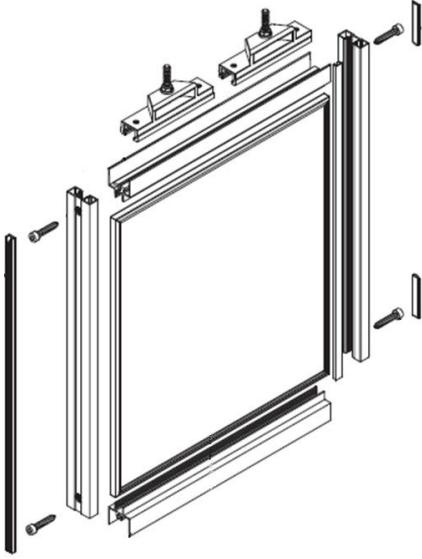

SIZE/THICKNESS: min./max. door width = 500mm-1200mm; door height = 700mm-3000mm; 42mm thickness
IMAGE/SAMPLE:

Supply sliding door with alu silver / light bronze / black matt aluminum frames (stiles);
 Panel (laminated, MFC, MDF) to be provided by others, maximum 10mm thickness,
 Panel (glass) to be provided by others, maximum 8mm thickness (equip with relevant gasket),
 and all necessary raumplus parts and other accessories as per Specification.

Stile height = clear height - 80 mm

CEILING MOUNT PROVISIONAL – 42 SERIES_AIR_SDB

SLIDING DOOR OVERLAPPING

STILE – S1500 SERIES

SLIDING DOOR OVERLAPPING (FLUSH)

EXPLODED DRAWING – RAUMPLUS S1500 AIR SERIES