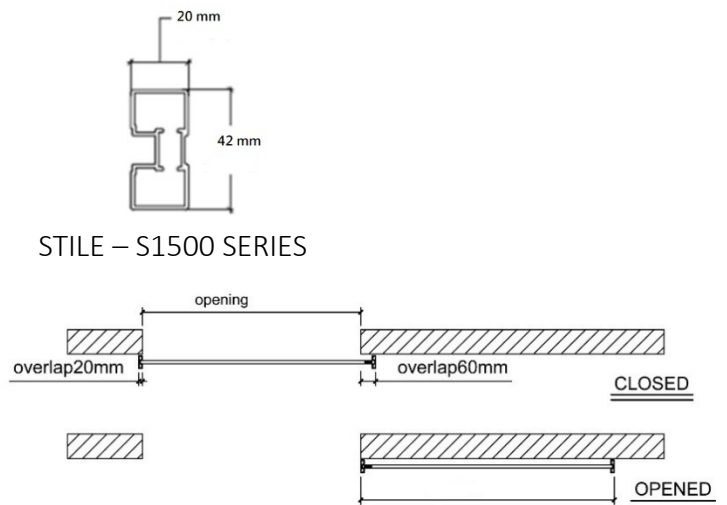

SIZE/THICKNESS: min./max. door width = 500mm-1200mm; door height = 700mm-3000mm; 42mm thickness
IMAGE/SAMPLE:

Supply sliding door with alu silver / light bronze / black matt aluminum frames (stiles);
 Panel (laminated, MFC, MDF) to be provided by others, maximum 10mm thickness,
 Panel (glass) to be provided by others, maximum 8mm thickness (equip with relevant gasket),
 and all necessary raumplus parts and other accessories as per Specification.

| | Descriptions | Material Specifications | Country of Origin | |
|---|------------------------------------|--|-------------------|--|
| 1 | Brand | raumplus | Germany |  |
| 2 | Model | S1500 AIR Stile; square frame [SQ]; symmetrical [SYM]; asymmetrical [ASYM] | Made in EU |     |
| 3 | Top track AIR SDB | Anodised aluminum | Made in EU |  |
| 4 | Top and bottom rails | Anodised aluminum; light bronze; black matt powder coat | Made in EU |   |
| 5 | S1500 AIR stile | Anodised aluminum; light bronze; black matt powder coat; front face = 20mm side width = 42mm | Made in EU |     |
| 6 | Panel | To be provided by Others | - | - |
| 7 | SDB | Soft Closing Device | Made in EU |  |
| 8 | Necessary raumplus component parts | Top Roller AIR SDB; Pick Up Element; Ground Plate With Roller 38mm | Made in EU |    |
| 9 | Optional raumplus component parts | Dividing Rail [vertical / horizontal]; Handle Square 40115 | Made in EU |   |

Stile height = clear height - 80 mm

CEILING MOUNT PROVISIONAL – 42 SERIES_AIR_SDB

SLIDING DOOR OVERLAPPING

STILE – S1500 SERIES

SLIDING DOOR OVERLAPPING (FLUSH)

EXPLODED DRAWING – RAUMPLUS S1500 AIR SERIES