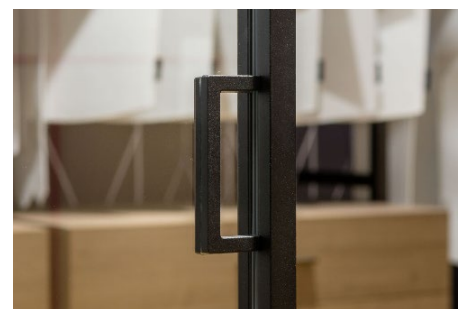

SIZE/THICKNESS: min./max. door width = 500mm-1200mm; door height = 700mm-3000mm; 42mm thickness
IMAGE/SAMPLE:

Supply sliding door with alu silver / light bronze / black matt aluminum frames (stiles);
 Panel (laminated, MFC, MDF) to be provided by others, maximum 10mm thickness,
 Panel (glass) to be provided by others, maximum 8mm thickness (equip with relevant gasket),
 and all necessary raumplus parts and other accessories as per Specification.

| | Descriptions | Material Specifications | Country of Origin | |
|---|------------------------------------|--|-------------------|--|
| 1 | Brand | raumplus | Germany |  |
| 2 | Model | S1500 AIR Stile; square frame [SQ]; symmetrical [SYM]; asymmetrical [ASYM] | Made in EU |     |
| 3 | Top track AIR SDB | Anodised aluminum | Made in EU |  |
| 4 | Top and bottom rails | Anodised aluminum; light bronze; black matt powder coat | Made in EU |   |
| 5 | S1500 AIR stile | Anodised aluminum; light bronze; black matt powder coat; front face = 20mm side width = 42mm | Made in EU |     |
| 6 | Panel | To be provided by Others | - | - |
| 7 | SDB | Soft Closing Device | Made in EU |  |
| 8 | Necessary raumplus component parts | Top Roller AIR SDB; Pick Up Element; Ground Plate With Roller 38mm | Made in EU |    |
| 9 | Optional raumplus component parts | Dividing Rail [vertical / horizontal]; Handle Square 40115 | Made in EU |   |