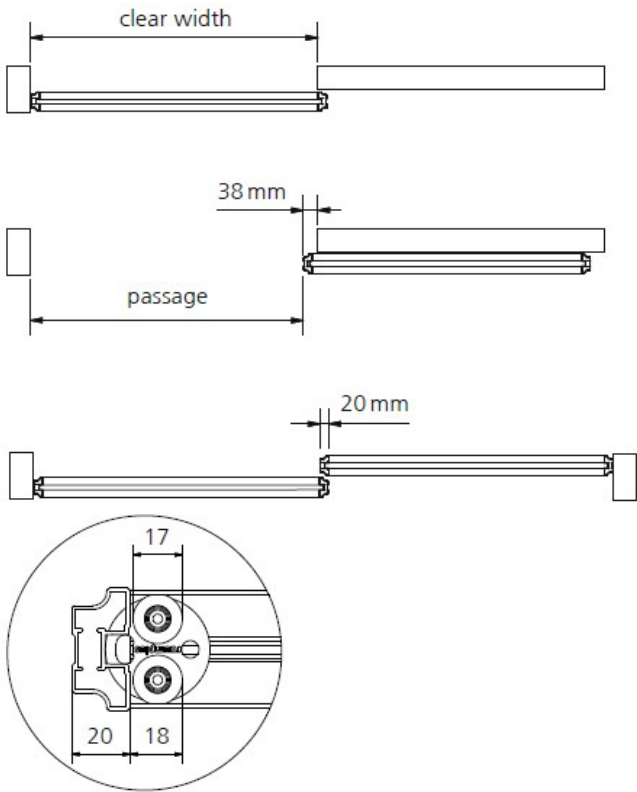

CEILING MOUNT PROVISIONAL – 42 SERIES_AIR_SDB

SLIDING DOOR OVERLAPPING