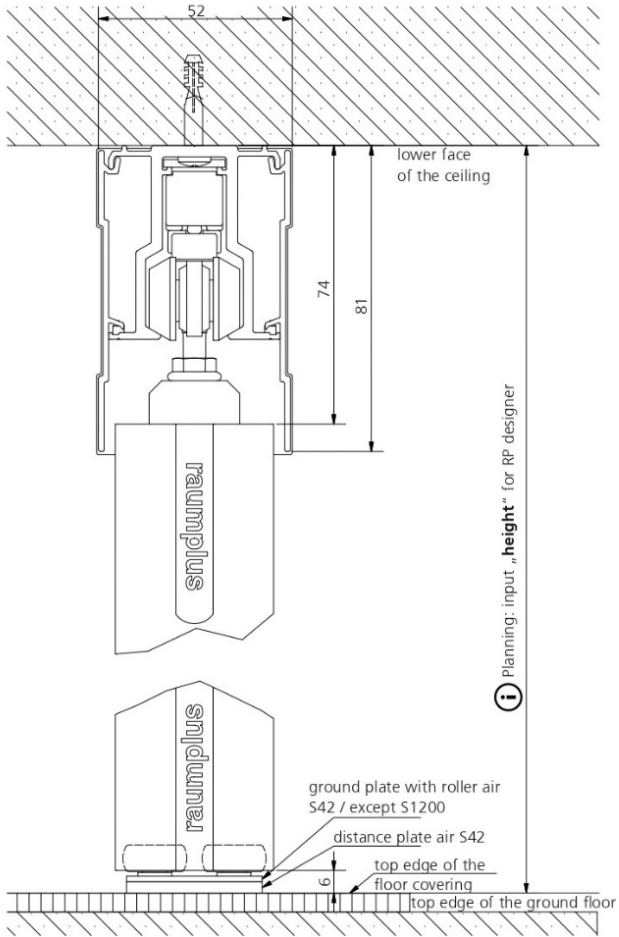

SIZE/THICKNESS: min./max. door width = 500mm-1200mm; door height = 700mm-3000mm; 42mm thickness
IMAGE/SAMPLE:

Supply sliding door with alu silver / light bronze / black matt aluminum frames (stiles);
 Panel (laminated, MFC, MDF) to be provided by others, maximum 10mm thickness,
 Panel (glass) to be provided by others, maximum 8mm thickness (equip with relevant gasket),
 and all necessary raumplus parts and other accessories as per Specification.

| | Descriptions | Material Specifications | Country of Origin | |
|---|------------------------------------|--|-------------------|--|
| 1 | Brand | raumplus | Germany |  |
| 2 | Model | S1500 AIR Stile; square frame [SQ]; symmetrical [SYM]; asymmetrical [ASYM] | Made in EU |     |
| 3 | Top track AIR SDB | Anodised aluminum | Made in EU |  |
| 4 | Top and bottom rails | Anodised aluminum; light bronze; black matt powder coat | Made in EU |   |
| 5 | S1500 AIR stile | Anodised aluminum; light bronze; black matt powder coat; front face = 20mm side width = 42mm | Made in EU |     |
| 6 | Panel | To be provided by Others | - | - |
| 7 | SDB | Soft Closing Device | Made in EU |  |
| 8 | Necessary raumplus component parts | Top Roller AIR SDB; Pick Up Element; Ground Plate With Roller 38mm | Made in EU |    |
| 9 | Optional raumplus component parts | Dividing Rail [vertical / horizontal]; Handle Square 40115 | Made in EU |   |