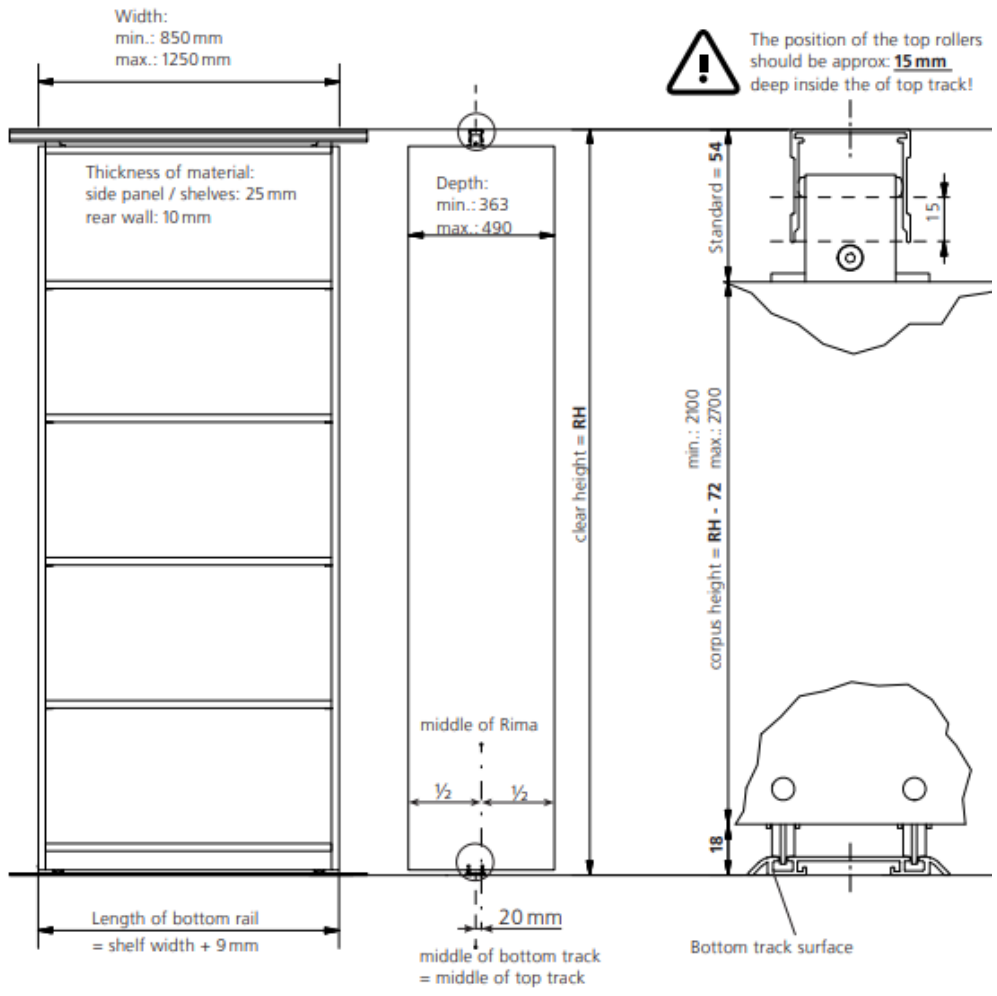

raumplus SPECIFICATION SHEET – Movable Shelf_RIMA

JOB NO:
PROJECT:
LOCATION:

DATE:
VERSION:
CODE:

MODEL NO.: RIMA
BRAND: raumplus GMBH
DESCRIPTION: RIMA
FINISH: anodised aluminum

COLOUR: alu silver
ORIGIN: Made in EU

SIZE / LOADING min./max. cabinet width = 850mm-1250mm; cabinet height = 2100mm-2700mm; cabinet
CAPACITY: depth = 363mm-490mm; max. loading capacity = 260kg
IMAGE/SAMPLE:

Supply all necessary raumplus parts and other accessories as per Specification in alu silver.

DIMENSIONS / POSITION OF TOP & BOTTOM TRACKS