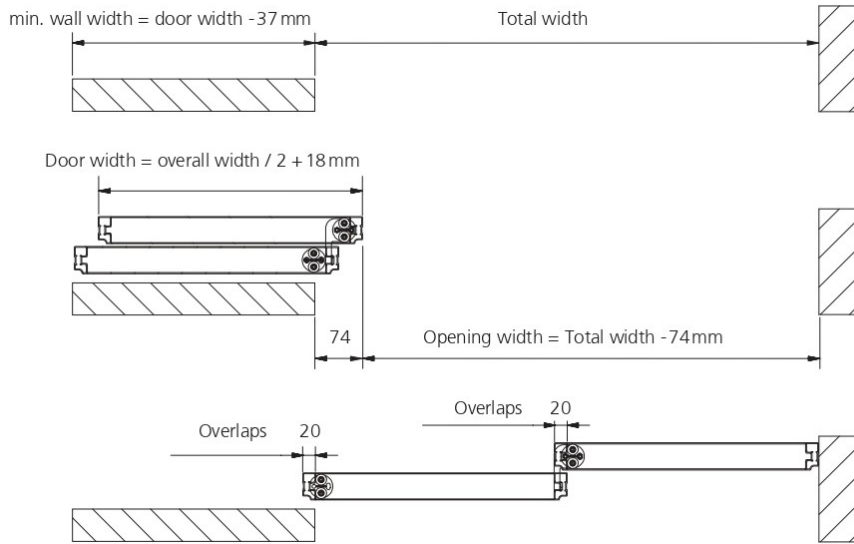

SIZE/THICKNESS: min./max. door width = 500mm-1200mm; door height = 700mm-2750mm; 42mm thickness
IMAGE/SAMPLE:

Supply sliding door with alu silver / light bronze / black matt aluminum frames (stiles);
 Panel (laminare, MFC, MDF) to be provided by others, maximum 10mm thickness,
 Panel (glass) to be provided by others, maximum 8mm thickness (equip with relevant gasket),
 and all necessary raumplus parts and other accessories as per Specification.

	Descriptions	Material Specifications	Country of Origin	
1	Brand	raumplus	Germany	raumplus
2	Model	S1500 AIR Stile; square frame [SQ]; symmetrical [SYM]; asymmetrical [ASYM]	Made in EU	
3	Top track AIR SDB	Anodised aluminum	Made in EU	
4	Top and bottom rails	Anodised aluminum; light bronze; black matt powder coat	Made in EU	
5	S1500 AIR Stile	Anodised aluminum; light bronze; black matt powder coat; front face=20mm; side width=42mm	Made in EU	
6	Panel	To be provided by Others	-	-
7	SDB	Soft Closing Device	Made in EU	
8	AIR Door Connector	Left and right	Made in EU	
9	Necessary raumplus component parts	Top Roller AIR SDB; Pick-up Element; Ground Plate With Roller 38mm	Made in EU	
10	Optional raumplus component parts	Dividing Rail [vertical / horizontal]; Handle Square 40115	Made in EU	

Stile height = clear height - 80 mm

CEILING MOUNT PROVISIONAL – 42 SERIES_AIR_SDB

SLIDING DOOR OVERLAPPING_S1500 AIR DOORS-IN-CONNECTOR

STILE – S1500 SERIES

EXPLODED DRAWING – RAUMPLUS S1500 AIR SERIES