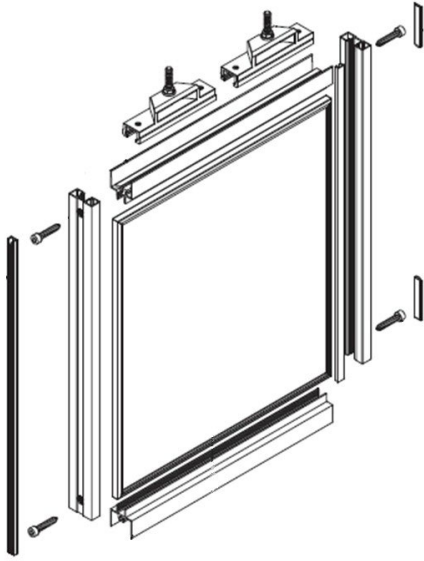

SIZE/THICKNESS: min./max. door width = 500mm-1200mm; door height = 700mm-2750mm; 42mm thickness
IMAGE/SAMPLE:

Supply sliding door with alu silver / light bronze / black matt aluminum frames (stiles);
 Panel (laminare, MFC, MDF) to be provided by others, maximum 10mm thickness,
 Panel (glass) to be provided by others, maximum 8mm thickness (equip with relevant gasket),
 and all necessary raumplus parts and other accessories as per Specification.

	Descriptions	Material Specifications	Country of Origin	
1	Brand	raumplus	Germany	raumplus
2	Model	S1500 AIR Stile; square frame [SQ]; symmetrical [SYM]; asymmetrical [ASYM]	Made in EU	
3	Top track AIR SDB	Anodised aluminum	Made in EU	
4	Top and bottom rails	Anodised aluminum; light bronze; black matt powder coat	Made in EU	
5	S1500 AIR Stile	Anodised aluminum; light bronze; black matt powder coat; front face=20mm; side width=42mm	Made in EU	
6	Panel	To be provided by Others	-	-
7	SDB	Soft Closing Device	Made in EU	
8	AIR Door Connector	Left and right	Made in EU	
9	Necessary raumplus component parts	Top Roller AIR SDB; Pick-up Element; Ground Plate With Roller 38mm	Made in EU	
10	Optional raumplus component parts	Dividing Rail [vertical / horizontal]; Handle Square 40115	Made in EU	

Stile height = clear height - 80 mm

CEILING MOUNT PROVISIONAL – 42 SERIES_AIR_SDB

SLIDING DOOR OVERLAPPING_S1500 AIR DOORS-IN-CONNECTOR

STILE – S1500 SERIES

EXPLODED DRAWING – RAUMPLUS S1500 AIR SERIES