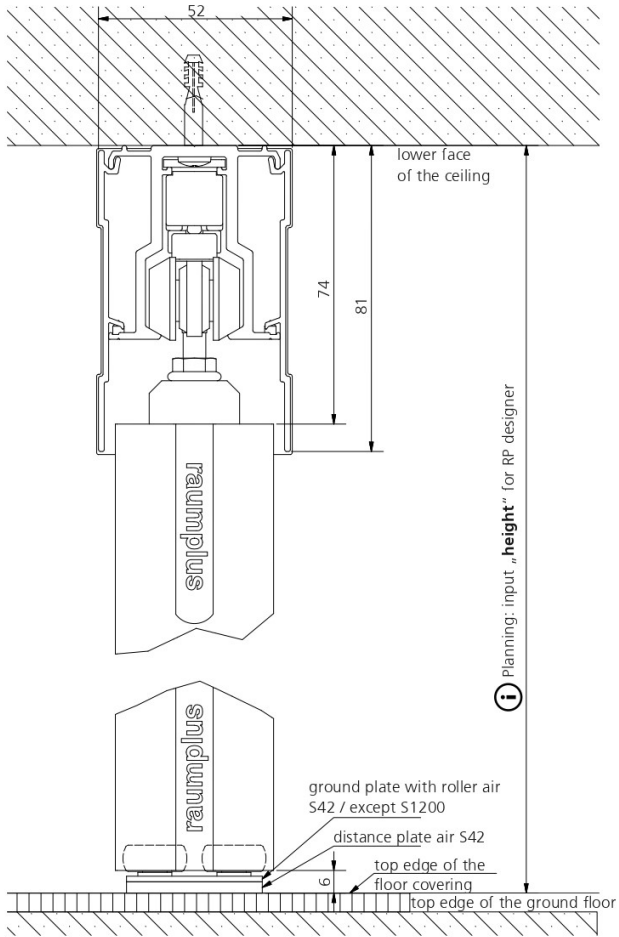

raumplus SPECIFICATION SHEET - Sliding Door - S1500_AIR_SDB_Doors-In-Connector, 42-Series

JOB NO:
PROJECT:
LOCATION:

DATE:
VERSION:
CODE:

MODEL NO.:	S1500_AIR_SDB_Doors-In-Connector [SQ / SYM / ASYM]	SUPPLIER:	iLiving Co Ltd
BRAND:	raumplus GMBH	CONTACT:	Mr Michael Fung
DESCRIPTION:	S1500_AIR_SDB_Doors-In-Connector	PHONE:	(852) 2832-7878
FINISH:	anodised aluminum / light bronze / black matt powder coat	EMAIL_1:	michaelfung@iLiving.hk
COLOUR:	alu silver / bronze / black matt	EMAIL_2:	project.iLiving@gmail.com
ORIGIN:	Made in EU	ADDRESS:	Room 903, 9/F, C C Wu BLDG, 302-308 Hennessy Road, Wan Chai. HK

SIZE/THICKNESS: min./max. door width = 500mm-1200mm; door height = 700mm-2750mm; 42mm thickness
IMAGE/SAMPLE:

Supply sliding door with alu silver / light bronze / black matt aluminum frames (stiles);
 Panel (laminare, MFC, MDF) to be provided by others, maximum 10mm thickness,
 Panel (glass) to be provided by others, maximum 8mm thickness (equip with relevant gasket),
 and all necessary raumplus parts and other accessories as per Specification.

	Descriptions	Material Specifications	Country of Origin	
1	Brand	raumplus	Germany	raumplus
2	Model	S1500 AIR Stile; square frame [SQ]; symmetrical [SYM]; asymmetrical [ASYM]	Made in EU	
3	Top track AIR SDB	Anodised aluminum	Made in EU	
4	Top and bottom rails	Anodised aluminum; light bronze; black matt powder coat	Made in EU	
5	S1500 AIR Stile	Anodised aluminum; light bronze; black matt powder coat; front face=20mm; side width=42mm	Made in EU	
6	Panel	To be provided by Others	-	-
7	SDB	Soft Closing Device	Made in EU	
8	AIR Door Connector	Left and right	Made in EU	
9	Necessary raumplus component parts	Top Roller AIR SDB; Pick-up Element; Ground Plate With Roller 38mm	Made in EU	
10	Optional raumplus component parts	Dividing Rail [vertical / horizontal]; Handle Square 40115	Made in EU	