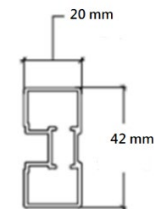

CEILING MOUNT PROVISIONAL – 42 SERIES_AIR_SDB

SLIDING DOOR OVERLAPPING_S1500 AIR DOORS-IN-CONNECTOR

STILE – S1500 SERIES