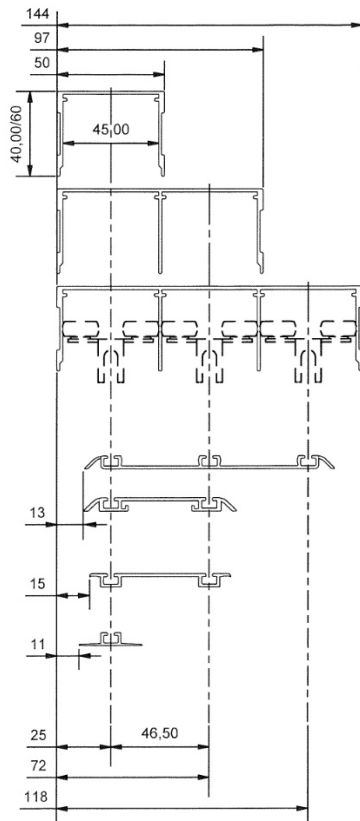

Iraumplus SPECIFICATION SHEET - Sliding Door – S3000_T_SDB, 42-Series

JOB NO:
PROJECT:
LOCATION:

DATE:
VERSION:
CODE:

MODEL NO.:	S3000_T_SDB [SYM / ASYM]	SUPPLIER:	iLiving Co Ltd
BRAND:	raumplus GMBH	CONTACT:	Mr Michael Fung
DESCRIPTION:	S3000_T_SDB	PHONE:	(852) 2832-7878
FINISH:	anodised aluminum / light bronze / black matt powder coat	EMAIL_1:	michaelfung@iLiving.hk
COLOUR:	alu silver / bronze / black matt	EMAIL_2:	project.iLiving@gmail.com
ORIGIN:	Made in EU	ADDRESS:	Room 903, 9/F, C C Wu BLDG, 302-308 Hennessy Road, Wan Chai. HK

SIZE/THICKNESS: min./max. door width = 500mm-1500mm; door height = 700mm-3000mm; 42mm thickness
IMAGE/SAMPLE:

Supply sliding door with alu silver / light bronze / black matt aluminum frames (stiles);
 Panel (laminated, MFC, MDF) to be provided by others, maximum 10mm thickness,
 Panel (glass) to be provided by others, maximum 8mm thickness (equip with relevant gasket),
 and all necessary raumplus parts and other accessories as per Specification.

	Descriptions	Material Specifications	Country of Origin	
1	Brand	raumplus	Germany	raumplus
2	Model	S3000 Stile; symmetrical [SYM]; asymmetrical [ASYM]	made in EU	
3	Top and bottom tracks	Anodised aluminum; light bronze; black matt powder coat	made in EU	
4	Top and bottom rails	Anodised aluminum; light bronze; black matt powder coat	made in EU	
5	S3000 Stile	Anodised aluminum; light bronze; black matt powder coat; front face = 39mm side width = 42mm	made in EU	
6	Panel	To be provided by Others	-	-
7	Bottom Roller	Steel and nylon	made in EU	
8	SDB	Soft Closing Device; SDB positioning	made in EU	
9	Necessary raumplus component parts	Top Roller; Glass Gasket	made in EU	
10	Optional raumplus component parts	Dividing Rail [vertical / horizontal]; Handle Square 40115; Turning Bolt Lock	Made in EU	

POSITION OF BOTTOM TRACK-42 SERIES [S1500/S3000]

OVERVIEW OF BOTTOM TRACK – 42 SERIES

SLIDING DOOR OVERLAPPING

STILE – S3000 SERIES

EXPLODED DRAWING – RAUMPLUS S3000 SERIES