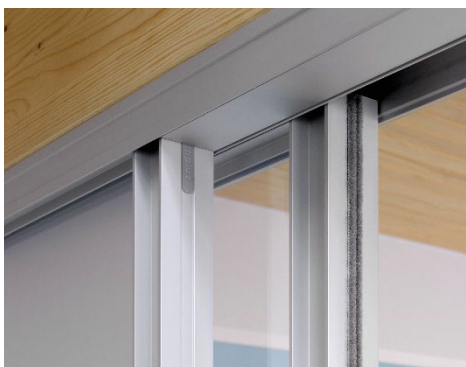

Iraumplus SPECIFICATION SHEET - Sliding Door – S3000_T_SDB, 42-Series

JOB NO:
PROJECT:
LOCATION:

DATE:
VERSION:
CODE:

MODEL NO.:	S3000_T_SDB [SYM / ASYM]	SUPPLIER:	iLiving Co Ltd
BRAND:	raumplus GMBH	CONTACT:	Mr Michael Fung
DESCRIPTION:	S3000_T_SDB	PHONE:	(852) 2832-7878
FINISH:	anodised aluminum / light bronze / black matt powder coat	EMAIL_1:	michaelfung@iLiving.hk
COLOUR:	alu silver / bronze / black matt	EMAIL_2:	project.iLiving@gmail.com
ORIGIN:	Made in EU	ADDRESS:	Room 903, 9/F, C C Wu BLDG, 302-308 Hennessy Road, Wan Chai. HK

SIZE/THICKNESS: min./max. door width = 500mm-1500mm; door height = 700mm-3000mm; 42mm thickness
IMAGE/SAMPLE:

Supply sliding door with alu silver / light bronze / black matt aluminum frames (stiles);
 Panel (laminated, MFC, MDF) to be provided by others, maximum 10mm thickness,
 Panel (glass) to be provided by others, maximum 8mm thickness (equip with relevant gasket),
 and all necessary raumplus parts and other accessories as per Specification.

	Descriptions	Material Specifications	Country of Origin	
1	Brand	raumplus	Germany	raumplus
2	Model	S3000 Stile; symmetrical [SYM]; asymmetrical [ASYM]	made in EU	
3	Top and bottom tracks	Anodised aluminum; light bronze; black matt powder coat	made in EU	
4	Top and bottom rails	Anodised aluminum; light bronze; black matt powder coat	made in EU	
5	S3000 Stile	Anodised aluminum; light bronze; black matt powder coat; front face = 39mm side width = 42mm	made in EU	
6	Panel	To be provided by Others	-	-
7	Bottom Roller	Steel and nylon	made in EU	
8	SDB	Soft Closing Device; SDB positioning	made in EU	
9	Necessary raumplus component parts	Top Roller; Glass Gasket	made in EU	
10	Optional raumplus component parts	Dividing Rail [vertical / horizontal]; Handle Square 40115; Turning Bolt Lock	Made in EU	