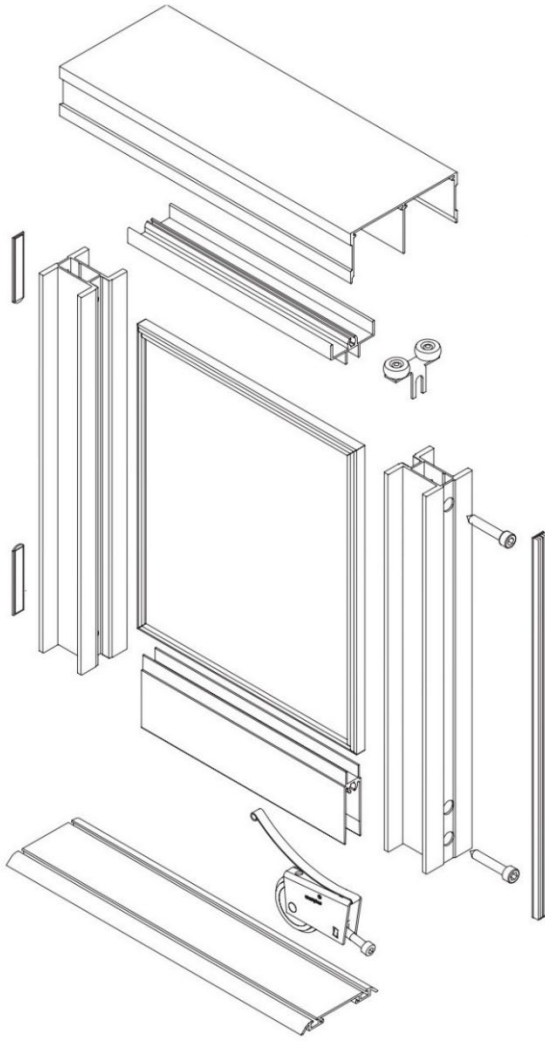

SIZE/THICKNESS: min./max. door width = 500mm-1500mm; door height = 700mm-3000mm; 42mm thickness
IMAGE/SAMPLE:

Supply sliding door with alu silver / light bronze / black matt aluminum frames (stiles);
 Panel (laminated, MFC, MDF) to be provided by others, maximum 10mm thickness,
 Panel (glass) to be provided by others, maximum 8mm thickness (equip with relevant gasket),
 and all necessary raumplus parts and other accessories as per Specification.

	Descriptions	Material Specifications	Country of Origin	
1	Brand	raumplus	Germany	raumplus
2	Model	S3000 Stile; symmetrical [SYM]; asymmetrical [ASYM]	made in EU	
3	Top and bottom tracks	Anodised aluminum; light bronze; black matt powder coat	made in EU	
4	Top and bottom rails	Anodised aluminum; light bronze; black matt powder coat	made in EU	
5	S3000 Stile	Anodised aluminum; light bronze; black matt powder coat; front face = 39mm side width = 42mm	made in EU	
6	Panel	To be provided by Others	-	-
7	Bottom Roller	Steel and nylon	made in EU	
8	SDB	Soft Closing Device; SDB positioning	made in EU	
9	Necessary raumplus component parts	Top Roller; Glass Gasket	made in EU	
10	Optional raumplus component parts	Dividing Rail [vertical / horizontal]; Handle Square 40115; Turning Bolt Lock	Made in EU	

POSITION OF BOTTOM TRACK-42 SERIES [S1500/S3000]

OVERVIEW OF BOTTOM TRACK – 42 SERIES

SLIDING DOOR OVERLAPPING

STILE – S3000 SERIES

EXPLODED DRAWING – RAUMPLUS S3000 SERIES