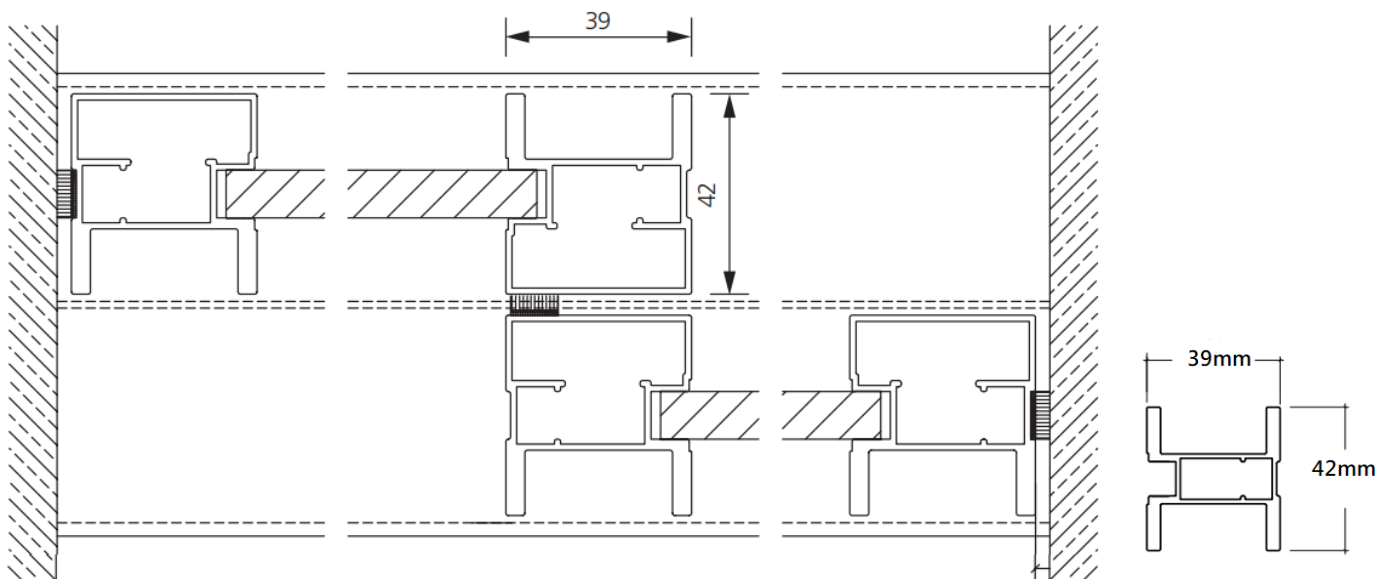

SIZE/THICKNESS: min./max. door width = 500mm-1500mm; door height = 700mm-3000mm; 42mm thickness
IMAGE/SAMPLE:

Supply sliding door with alu silver / light bronze / black matt aluminum frames (stiles);
 Panel (laminated, MFC, MDF) to be provided by others, maximum 10mm thickness,
 Panel (glass) to be provided by others, maximum 8mm thickness (equip with relevant gasket),
 and all necessary raumplus parts and other accessories as per Specification.

	Descriptions	Material Specifications	Country of Origin	
1	Brand	raumplus	Germany	raumplus
2	Model	S3000 Stile; symmetrical [SYM]; asymmetrical [ASYM]	made in EU	
3	Top and bottom tracks	Anodised aluminum; light bronze; black matt powder coat	made in EU	
4	Top and bottom rails	Anodised aluminum; light bronze; black matt powder coat	made in EU	
5	S3000 Stile	Anodised aluminum; light bronze; black matt powder coat; front face = 39mm side width = 42mm	made in EU	
6	Panel	To be provided by Others	-	-
7	Bottom Roller	Steel and nylon	made in EU	
8	SDB	Soft Closing Device; SDB positioning	made in EU	
9	Necessary raumplus component parts	Top Roller; Glass Gasket	made in EU	
10	Optional raumplus component parts	Dividing Rail [vertical / horizontal]; Handle Square 40115; Turning Bolt Lock	Made in EU	

POSITION OF BOTTOM TRACK-42 SERIES [S1500/S3000]

OVERVIEW OF BOTTOM TRACK – 42 SERIES

SLIDING DOOR OVERLAPPING

STILE – S3000 SERIES

EXPLODED DRAWING – RAUMPLUS S3000 SERIES