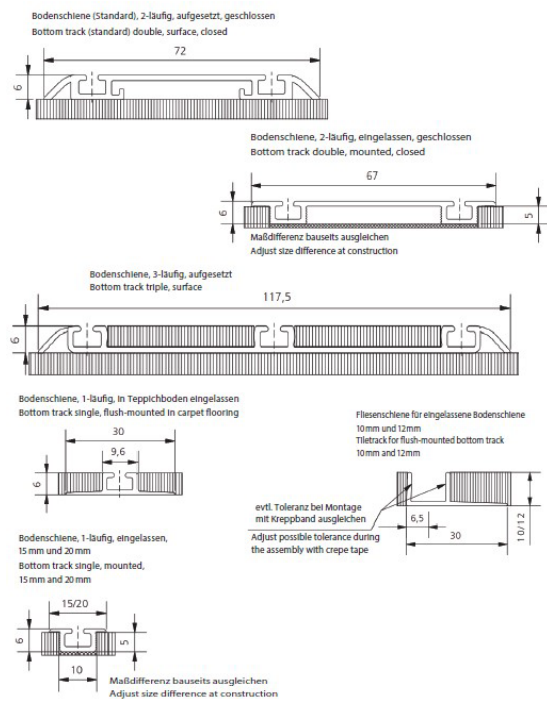

SIZE/THICKNESS: min./max. door width = 500mm-1500mm; door height = 700mm-3000mm; 42mm thickness
IMAGE/SAMPLE:

Supply sliding door with alu silver / light bronze / black matt aluminum frames (stiles);
 Panel (laminated, MFC, MDF) to be provided by others, maximum 10mm thickness,
 Panel (glass) to be provided by others, maximum 8mm thickness (equip with relevant gasket),
 and all necessary raumplus parts and other accessories as per Specification.

	Descriptions	Material Specifications	Country of Origin	
1	Brand	raumplus	Germany	raumplus
2	Model	S3000 Stile; symmetrical [SYM]; asymmetrical [ASYM]	made in EU	
3	Top and bottom tracks	Anodised aluminum; light bronze; black matt powder coat	made in EU	
4	Top and bottom rails	Anodised aluminum; light bronze; black matt powder coat	made in EU	
5	S3000 Stile	Anodised aluminum; light bronze; black matt powder coat; front face = 39mm side width = 42mm	made in EU	
6	Panel	To be provided by Others	-	-
7	Bottom Roller	Steel and nylon	made in EU	
8	SDB	Soft Closing Device; SDB positioning	made in EU	
9	Necessary raumplus component parts	Top Roller; Glass Gasket	made in EU	
10	Optional raumplus component parts	Dividing Rail [vertical / horizontal]; Handle Square 40115; Turning Bolt Lock	Made in EU	