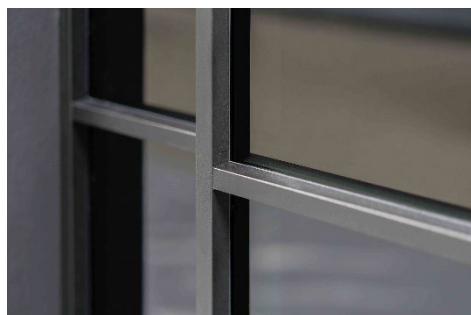

raumplus SPECIFICATION SHEET - Sliding Door - S1200_AIR_SDB_SYN, 42-Series

JOB NO:
PROJECT:
LOCATION:

DATE:
VERSION:
CODE:

MODEL NO.:	S1200_AIR_SDB_SYN	SUPPLIER:	iLiving Co Ltd
BRAND:	raumplus GMBH	CONTACT:	Mr Michael Fung
DESCRIPTION:	S1200_AIR_SDB_SYN	PHONE:	(852) 2832-7878
FINISH:	anodised aluminum / light bronze / black matt powder coat	EMAIL_1:	michaelfung@iLiving.hk
COLOUR:	alu silver / bronze / black matt	EMAIL_2:	project.iLiving@gmail.com
ORIGIN:	Made in EU	ADDRESS:	Room 903, 9/F, C C Wu BLDG, 302-308 Hennessy Road, Wan Chai. HK

SIZE/THICKNESS: min./max. door width = 500mm-1400mm; door height = 700mm-3000mm; 42mm thickness
IMAGE/SAMPLE:

Supply sliding door with alu silver / light bronze / black matt aluminum frames (stiles);
 Panel (laminate, MFC, MDF) to be provided by others, maximum 10mm thickness,
 Panel (glass) to be provided by others, maximum 8mm thickness (equip with relevant gasket),
 and all necessary raumplus parts and other accessories as per Specification.

	Descriptions	Material Specifications	Country of Origin	
1	Brand	raumplus	Germany	
2	Model	S1200 AIR Stile; square frame	Made in EU	
3	Top track AIR SDB	Anodised aluminum	Made in EU	
4	Top and bottom rail	Anodised aluminum; light bronze; black matt powder coat	Made in EU	
5	S1200 AIR Stile	Anodised aluminum; light bronze; black matt powder coat; front face = 12 mm side width = 42mm	Made in EU	
6	Panel	To be provided by Others	-	-
7	SDB	Soft Closing Device	Made in EU	
8	Synchro Fitting	Connector; Deflection unit; Wire rope	Made in EU	
9	Necessary raumplus component parts	Top roller AIR SDB; Pick-up Element (Left and Right); Ground Plate With Roller 38mm	Made in EU	
10	Optional raumplus component parts	Dividing rail [vertical / horizontal]; Floating handle; Handle Square 40115	Made in EU	

CEILING MOUNT PROVISIONAL

SLIDING DOOR OVERLAPPING (CLOSE & OPEN)

STILE – S1200 SERIES

EXPLODED DRAWING RAUMPLUS S1200 AIR SERIES_SYNCHRON