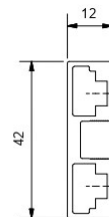

CEILING MOUNT PROVISIONAL

SLIDING DOOR OVERLAPPING (CLOSE & OPEN)

STILE – S1200 SERIES