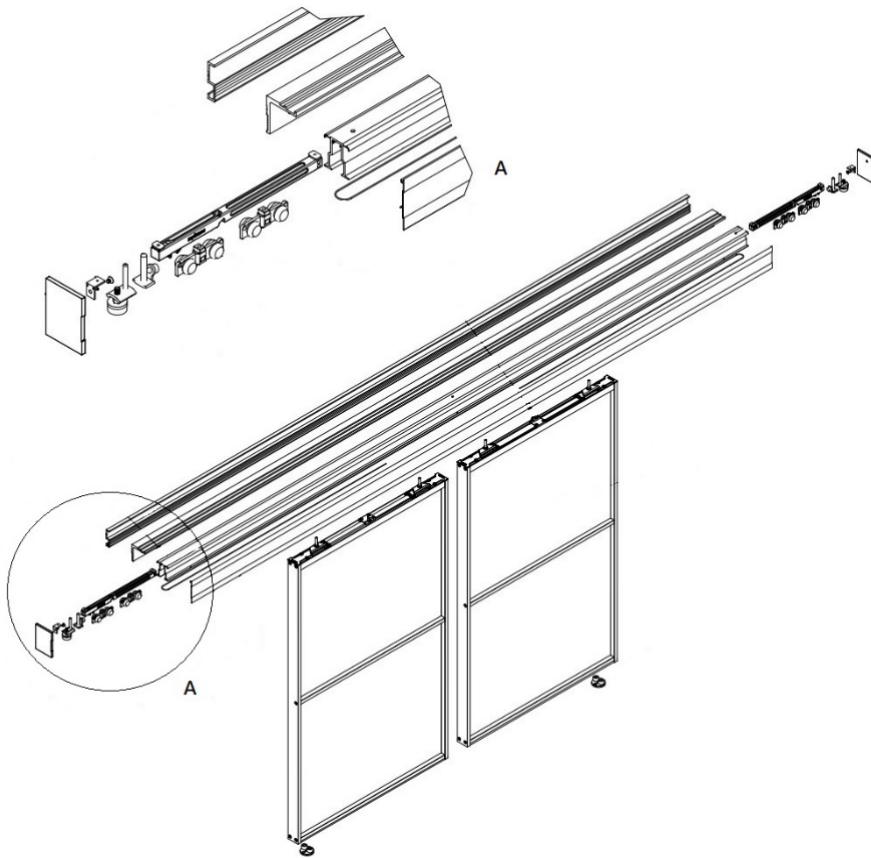

SIZE/THICKNESS: min./max. door width = 500mm-1400mm; door height = 700mm-3000mm; 42mm thickness
IMAGE/SAMPLE:

Supply sliding door with alu silver / light bronze / black matt aluminum frames (stiles);
 Panel (laminate, MFC, MDF) to be provided by others, maximum 10mm thickness,
 Panel (glass) to be provided by others, maximum 8mm thickness (equip with relevant gasket),
 and all necessary raumplus parts and other accessories as per Specification.

	Descriptions	Material Specifications	Country of Origin	
1	Brand	raumplus	Germany	
2	Model	S1200 AIR Stile; square frame	Made in EU	
3	Top track AIR SDB	Anodised aluminum	Made in EU	
4	Top and bottom rail	Anodised aluminum; light bronze; black matt powder coat	Made in EU	
5	S1200 AIR Stile	Anodised aluminum; light bronze; black matt powder coat; front face = 12 mm side width = 42mm	Made in EU	
6	Panel	To be provided by Others	-	-
7	SDB	Soft Closing Device	Made in EU	
8	Synchro Fitting	Connector; Deflection unit; Wire rope	Made in EU	
9	Necessary raumplus component parts	Top roller AIR SDB; Pick-up Element (Left and Right); Ground Plate With Roller 38mm	Made in EU	
10	Optional raumplus component parts	Dividing rail [vertical / horizontal]; Floating handle; Handle Square 40115	Made in EU	

CEILING MOUNT PROVISIONAL

SLIDING DOOR OVERLAPPING (CLOSE & OPEN)

STILE – S1200 SERIES

EXPLODED DRAWING RAUMPLUS S1200 AIR SERIES_SYNCHRON