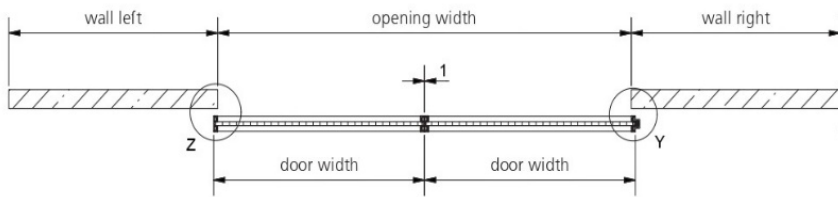

CEILING MOUNT PROVISIONAL

SLIDING DOOR OVERLAPPING (CLOSE & OPEN)

STILE – S1200 SERIES