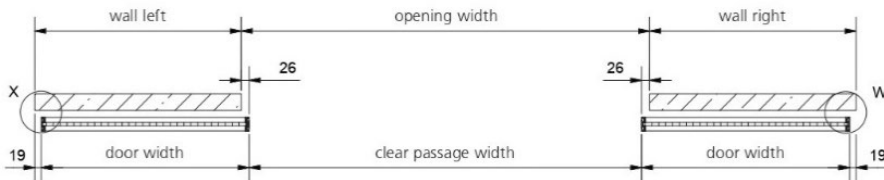

CEILING MOUNT PROVISIONAL

SLIDING DOOR OVERLAPPING (CLOSE & OPEN)

STILE – S1200 SERIES