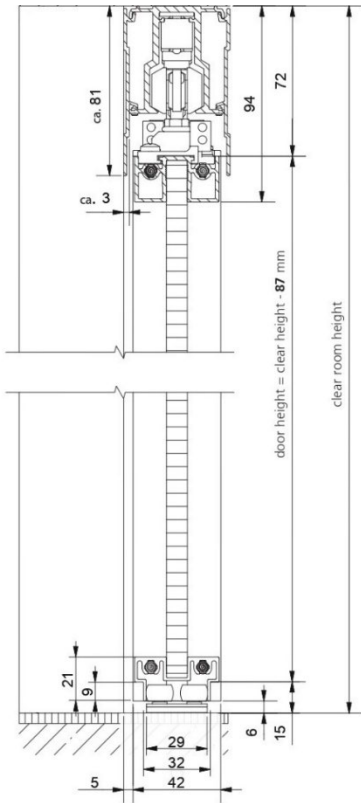

raumplus SPECIFICATION SHEET - Sliding Door - S1200_AIR_SDB_SYN, 42-Series

JOB NO:
PROJECT:
LOCATION:

DATE:
VERSION:
CODE:

MODEL NO.:	S1200_AIR_SDB_SYN	SUPPLIER:	iLiving Co Ltd
BRAND:	raumplus GMBH	CONTACT:	Mr Michael Fung
DESCRIPTION:	S1200_AIR_SDB_SYN	PHONE:	(852) 2832-7878
FINISH:	anodised aluminum / light bronze / black matt powder coat	EMAIL_1:	michaelfung@iLiving.hk
COLOUR:	alu silver / bronze / black matt	EMAIL_2:	project.iLiving@gmail.com
ORIGIN:	Made in EU	ADDRESS:	Room 903, 9/F, C C Wu BLDG, 302-308 Hennessy Road, Wan Chai. HK

SIZE/THICKNESS: min./max. door width = 500mm-1400mm; door height = 700mm-3000mm; 42mm thickness
IMAGE/SAMPLE:

Supply sliding door with alu silver / light bronze / black matt aluminum frames (stiles);
 Panel (laminate, MFC, MDF) to be provided by others, maximum 10mm thickness,
 Panel (glass) to be provided by others, maximum 8mm thickness (equip with relevant gasket),
 and all necessary raumplus parts and other accessories as per Specification.

	Descriptions	Material Specifications	Country of Origin	
1	Brand	raumplus	Germany	
2	Model	S1200 AIR Stile; square frame	Made in EU	
3	Top track AIR SDB	Anodised aluminum	Made in EU	
4	Top and bottom rail	Anodised aluminum; light bronze; black matt powder coat	Made in EU	
5	S1200 AIR Stile	Anodised aluminum; light bronze; black matt powder coat; front face = 12 mm side width = 42mm	Made in EU	
6	Panel	To be provided by Others	-	-
7	SDB	Soft Closing Device	Made in EU	
8	Synchro Fitting	Connector; Deflection unit; Wire rope	Made in EU	
9	Necessary raumplus component parts	Top roller AIR SDB; Pick-up Element (Left and Right); Ground Plate With Roller 38mm	Made in EU	
10	Optional raumplus component parts	Dividing rail [vertical / horizontal]; Floating handle; Handle Square 40115	Made in EU	